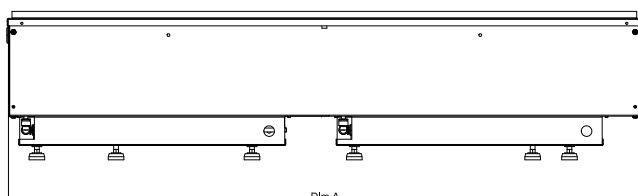

MODEL	DIM 'A'
CAS500	508mm
CAS1000	1017mm

All cassettes must have adequate ventilation for an optimal fire experience.
For advice, read the manuals or visit the website www.dimplex-fires.eu

		Cassette 1000 retail
General specifications	Fire system	Optimyst®
	Article number	210661
	EAN code	5011139210661
	Model	Cassette series
	View of the fire	4 sided
	Colour	Black
	Decoration / fuel bed	Metal plate
Product size	Measurements view of the fire (WxH)	99 x 20 cm
	Outside dimensions WxHxD	101 x 30 x 23 cm
Features	Heat output	No
	Thermostat	No
	Remote control	Yes
	Manual controlling directly at the fireplace possible yes / no	Yes
	Light module	LED
	Sound module	Yes
	Colour effects settings	No
Power consumption	Heat setting 1 in W	-
	Heat setting 2 in W	-
	Flame only operation in W	450W
	Max. consumption	450W
Voltage	Voltage/Electrical frequency	230V/50Hz
Specifications	Product weight in kg	16
	Length of the cord	1,5 m
	Warranty	2 years