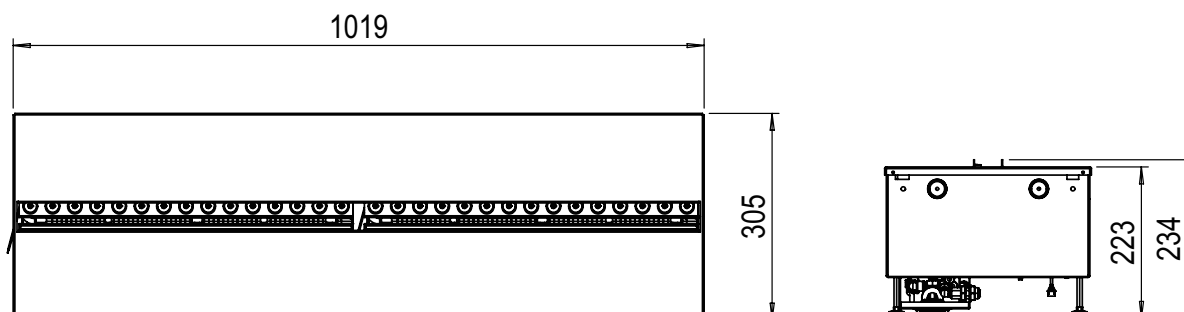

All cassettes must have adequate ventilation for an optimal fire experience.
For advice, read the manuals or visit the website www.dimplex-fires.eu

		Cassette 1000 projects
General specifications	Fire system	Optimyst®
	Article number	211446
	EAN code	5011139211446
	Model	Cassette series
	View of the fire	4 sided
	Colour	Black
	Decoration / fuel bed	Metal plate
Product size	Measurements view of the fire (WxH)	99 x 20 cm
	Outside dimensions WxHxD	101 x 30 x 23 cm
Features	Heat output	No
	Thermostat	-
	Remote control	Yes
	Manual controlling directly at the fireplace possible yes / no	Yes
	Light module	LED
	Sound module	Yes
Power consumption	Colour effects settings	-
	Heat setting 1 in W	-
	Heat setting 2 in W	-
	Flame only operation in W	450W
Voltage	Max. consumption	450W
	Voltage/Electrical frequency	230V/50Hz
Specifications	Product weight in kg	18,5
	Length of the cord	1,5 m
	Warranty	2 years