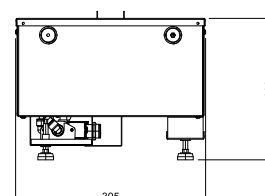

MODEL	DIM 'A'
CAS500	508mm
CAS1000	1017mm

All cassettes must have adequate ventilation for an optimal fire experience.
For advice, read the manuals or visit the website www.dimplex-fires.eu

		Cassette 1000 retail
General specifications	Fire system	Optimyst®
	Article number	210661
	EAN code	5011139210661
	Model	Cassette series
	View of the fire	4 sided
	Colour	Black
	Decoration / fuel bed	Metal plate
Product size	Measurements view of the fire (WxH)	99 x 20 cm
	Outside dimensions WxHxD	101 x 30 x 23 cm
Features	Heat output	No
	Thermostat	No
	Remote control	Yes
	Manual controlling directly at the fireplace possible yes / no	Yes
	Light module	LED
	Sound module	Yes
	Colour effects settings	No
Power consumption	Heat setting 1 in W	-
	Heat setting 2 in W	-
	Flame only operation in W	450W
	Max. consumption	450W
Voltage	Voltage/Electrical frequency	230V/50Hz
Specifications	Product weight in kg	16
	Length of the cord	1,5 m
	Warranty	2 years